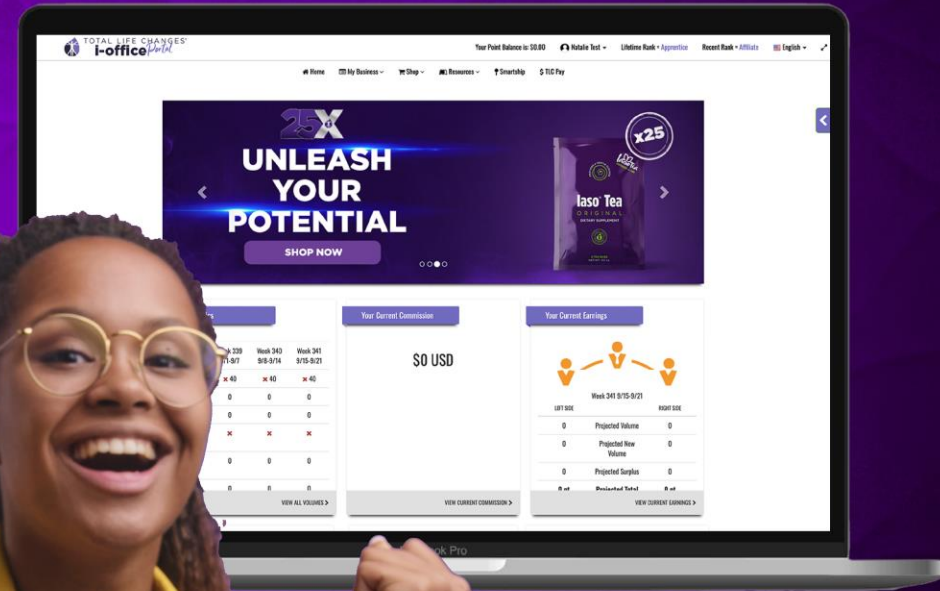

\$25
One-Week

\$55
One-Month
Save as a Preferred Customer!

\$45
Two-Week

Put **THE TEA** to **THE TEST**

Become a **LIFE CHANGER**

LESS THAN \$150 TO GET STARTED!

50%

RETAIL COMMISSIONS!

The graphic features the text "25X SUCCESS STORY" on a dark purple background with a repeating pattern of stylized leaves. The "25X" is rendered in a large, bold, metallic font with a blue-to-purple gradient and a silver outline. The "X" contains a small white icon of a person with arms raised. To the right, the words "SUCCESS" and "STORY" are stacked in a clean, white, sans-serif font.